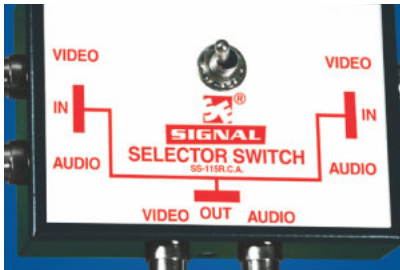

Selector Switch

MODEL

1 R.C.A. Selector Switch
(SS-115R.C.A.)

MODEL

1 L.N.B. Selectro Switch(SS-115A)

Features & Technical Specification

FEATURES

- > FREQ. RANGE 5 to 2050 mhz.,
- > LOW V.S.W.R.,
- > FLAT FREQ. RESPONCE.,
- > SPECIAL DESIGN FOR.,
- > TV/RECEIVER/VCD PLAYER.,
- > HIGH QUALITY SILVER COATED.,
- > SWITCH & CONNECTOR.